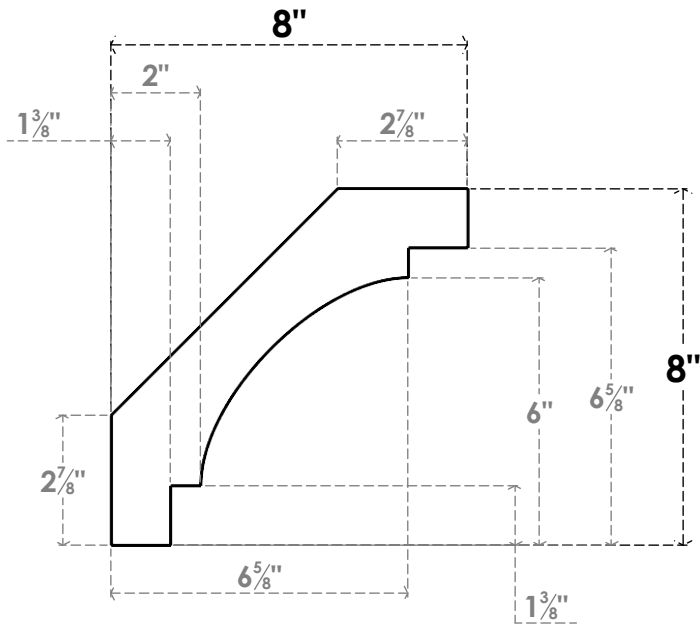

ITEM NUMBER: BRCPC060X08000X08000MRC

6"W X 8"D X 8"H MERCED ARCHITECTURAL GRADE PVC CLOSED KNEE BRACE

SIDE PROFILE

FRONT PROFILE

ISOMETRIC

EKENA MILLWORK
 2300 WEST MAIN ST.
 CLARKSVILLE, TX 75426
 TOLL FREE: 866-607-0453
 WWW.EKENAMILLWORK.COM