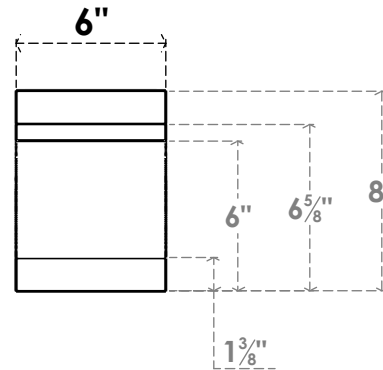

ITEM NUMBER: BRCPC060X08000X08000MRC

6"W X 8"D X 8"H MERCED ARCHITECTURAL GRADE PVC CLOSED KNEE BRACE

SIDE PROFILE

FRONT PROFILE

ISOMETRIC

EKENA MILLWORK
 2300 WEST MAIN ST.
 CLARKSVILLE, TX 75426
 TOLL FREE: 866-607-0453
 WWW.EKENAMILLWORK.COM